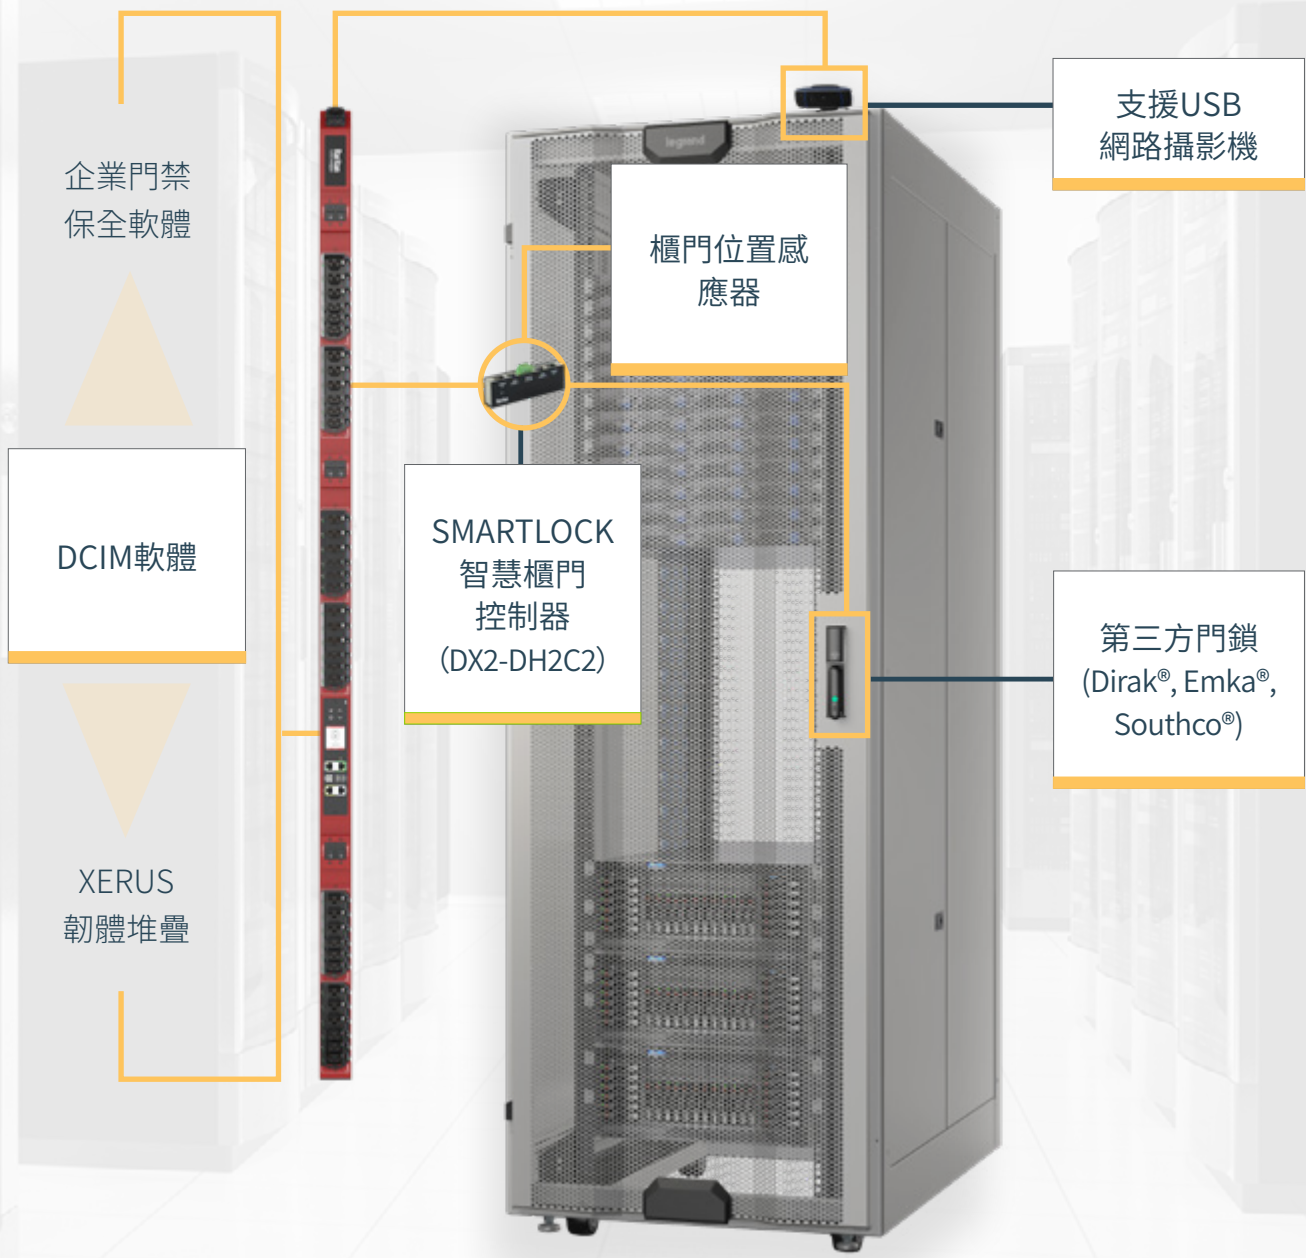

輕鬆實現機櫃存取控制與合規性

電子門把

智慧櫃門感應器

智慧機架PDU

XERUS™韌體

DCIM軟體

SMARTLOCK智慧門鎖解決方案元件

	元件	零件編號*	套件說明
SmartLock 配件	智慧門扇感應器	DX2-DH2C2	Supports two (2) door handles and two (2) magnetic contacts (optional) for door position sensing
	數位進接感應器	DX2-PIR	Digital proximity sensor that detects motion around a cabinet. Range: 5m (16ft), ±47 degrees horizontal, ±41 degrees vertical coverage.
	智慧網路攝影機	Ask your regional Legrand representative for more information	
	磁性接點 (用於門扇位置)	SML-SCO-A80-002	2-wire magnetic contacts detect the state of the cabinet door position (Open, Closed)
SmartLock 基礎版	基本門把	<i>Southco Options:</i> SML-SCO-H3EM-60 (Single Handle) SML-KIT-SCO-60-2D (Kit) <i>EMKA Options:</i> EMKA Handle E (Single Handle) SML-KIT-01 (Kit)	Southco or EMKA Electronic Swinghandles— High security DIN lock
SmartLock 標準版	單 - 低頻讀卡機	SML-SCO-H3EM-68 (Single Handle) SML-KIT-SCO-68-1D & 2D (Kit)	Southco Electronic Swinghandle and RFID Card Reader— 125 kHz Prox Card Reader supports high-frequency card types
	單 - 高頻讀卡機	<i>Southco Options:</i> SML-SCO-H3EM-66, 67 (Single Handle) SML-KIT-SCO-64, 65, 66, 67 1D & 2D (Kit) SML-KIT-SCO-99-2D (Kit) (for Japan market) <i>EMKA Options:</i> EMKA AGENT E SML-KIT-EKA-AGE-1D & 2D (Kit) <i>DIRAK Options:</i> SML-DRK-MLR2500-CAM, ROD SML-DRK-MLR2500KP-CAM, ROD	Southco Electronic Swinghandle and RFID Card Reader— Dual Frequency reader, 125KHz Prox card reader— 13.56 MHz MIFARE® Classic, 4k MIFARE Plus®, 2k MIFARE® DESFire®, 4k & iClass UID/integrated card reader
	雙 - 高/低頻讀卡機	<i>Southco Options:</i> SML-KIT-SCO-62, 65 1D & 2D (Kit) <i>EMKA Options:</i> EMKA AGENT E <i>DIRAK Options:</i> SML-DRK-MLR2500-CAM, ROD SML-DRK-MLR2500KP-CAM, ROD	Southco Electronic Swinghandle and RFID Card Reader— Dual Frequency reader, 125KHz Prox card reader— 13.56MHz MIFARE® Classic, 4k MIFARE Plus® 2k MIFARE® DESFire®, 4k & iClass UID/integrated card reader
SmartLock 進階版	請洽銷售聯絡人員，以取得有關 SMARTLOCK ADVANCED 選購配件及上市情形的資訊		
1D Kits contain 1 handle with card authentication, 1 handle without card authentication. 2D Kits contain 2 electronic handles, 1 intelligent door access sensor. Card authentication is available on both handles. Retrofit kits are available for non-standard doors, ask your regional Raritan representative for more information. RJ45/Ethernet cables are not included.			